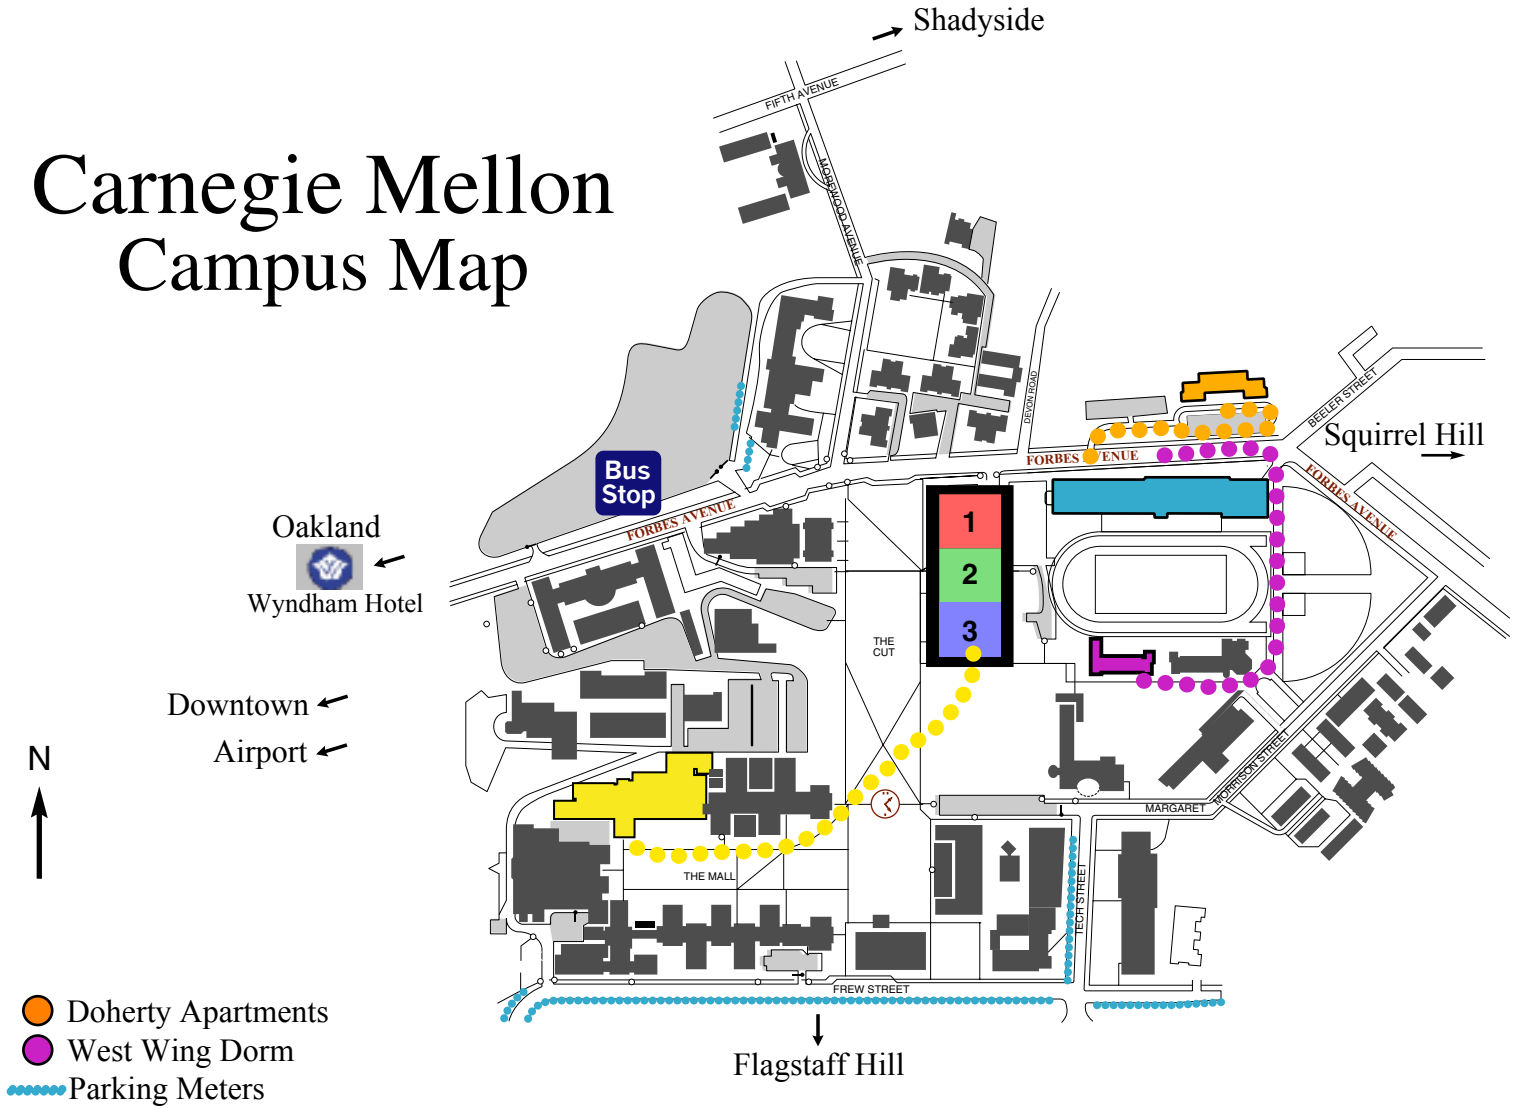

yapc 99

Carnegie Mellon Campus Map

● Wean Hall

■ ■ ■ University Center

● East Garage